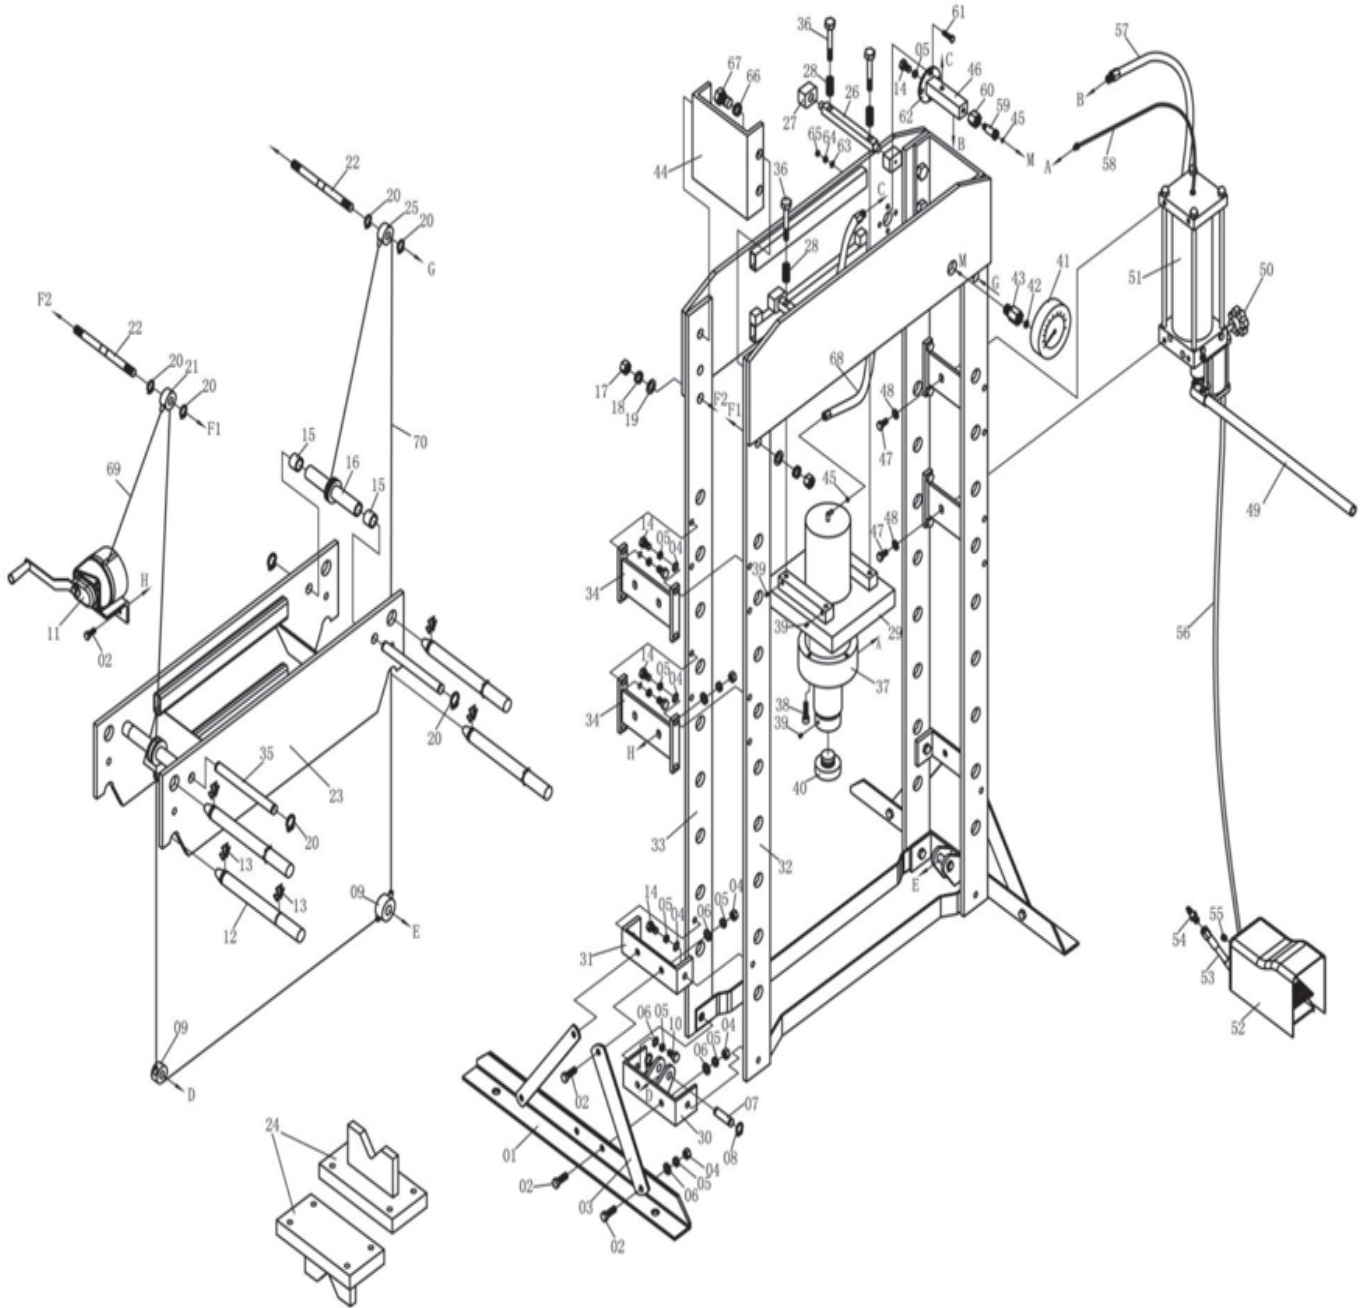

50 TON SUPER DUTY SHOP PRESS # 854SD

50 TON SUPER DUTY SHOP PRESS # 854SD

REF	PART NUMBER	DESCRIPTION	REQ	REF	PART NUMBER	DESCRIPTION	REQ
1	854SD-1	BASE SECTION	2	37	854SD-37	RAM ASSY'	1
2	854SD-HK	BOLT	14	38	854SD-38	BOLT	4
3	854SD-3	SUPPORT	4	39	854SD-39	SCREW	5
4	854SD-HK	NUT	14	40	854SD-40	SERRATED SADDLE	1
5	854SD-HK	LOCK WASHER	39	41	854SD-41	PRESSURE GAUGE	1
6	854SD-HK	WASHER	38	42	854SD-42	NYLONG RING	1
7	854SD-7	PIN	2	43	854SD-43	GAUGE FITTING	1
8	854SD-8	CIRCLIP	4	44	854SD-44	CONNECTING PLATE	2
9	854SD-9	ROLLER	2	45	854SD-45	O-RING	2
10	854SD-10	BOLT	4	46	854SD-46	JUNCTION ROD	1
11	854SD-11	HAND WINCH	1	47	854SD-47	BOLT	4
12	854SD-12	BED FRAME PIN	4	48	854SD-48	WASHER	4
13	854SD-13	CIRCLIP	8	49	854SD-49	HANDLE	1
14	854SD-HK	BOLT	21	50	854SD-50	RELEASE VALVE	1
15	854SD-15	BUSH	4	51	854SD-51	PUMP ASSY'	1
16	854SD-16	SHAFT WHEEL	2	52	854SD-52	AIR VALVE	1
17	854SD-HK	NUT	4	53	854SD-53	AIR HOSE	1
18	854SD-HK	LOCK WASHER	4	54	854SD-54	QUICK COUPLER- MALE	1
19	854SD-HK	WASHER	4	55	854SD-55	SCREW	1
20	854SD-20	CIRCLIP	8	56	854SD-56	AIR HOSE	1
21	854SD-21	ROLLER	1	57	854SD-57	OIL HOSE	1
22	854SD-22	BOLT	2	58	854SD-58	OIL HOSE	1
23	854SD-23	BED FRAME	1	59	854SD-59	COUPLER	1
24	854SD-24	HEEL BLOCK	2	60	854SD-60	CONNECTING NUT	1
25	854SD-25	ROLLER	1	61	854SD-61	BOLT	4
26	854SD-26	CONNECTING ROD	2	62	854SD-62	JUNCTION WASHER	1
27	854SD-27	SLIDING BLOCK	4	63	854SD-63	WASHER	4
28	854SD-28	SPRING	4	64	854SD-64	LOCK WASHER	4
29	854SD-29	UNDER PLATE	1	65	854SD-65	NUT	4
30	854SD-30	CONNECTING PLATE 1	2	66	854SD-HK	LOCK WASHER	8
31	854SD-31	CONNECTING PLATE 2	2	67	854SD-HK	BOLT	8
32	854SD-32	POST1	1	68	854SD-68	OIL HOSE	1
33	854SD-33	POST2	1	69	854SD-69	CABLE	1
34	854SD-34	CONNECTING PLATE	4	70	854SD-70	CABLE	1
35	854SD-35	PIN	2	71	854SD-71	MESH GUARD	1
36	854SD-36	BOLT	4				