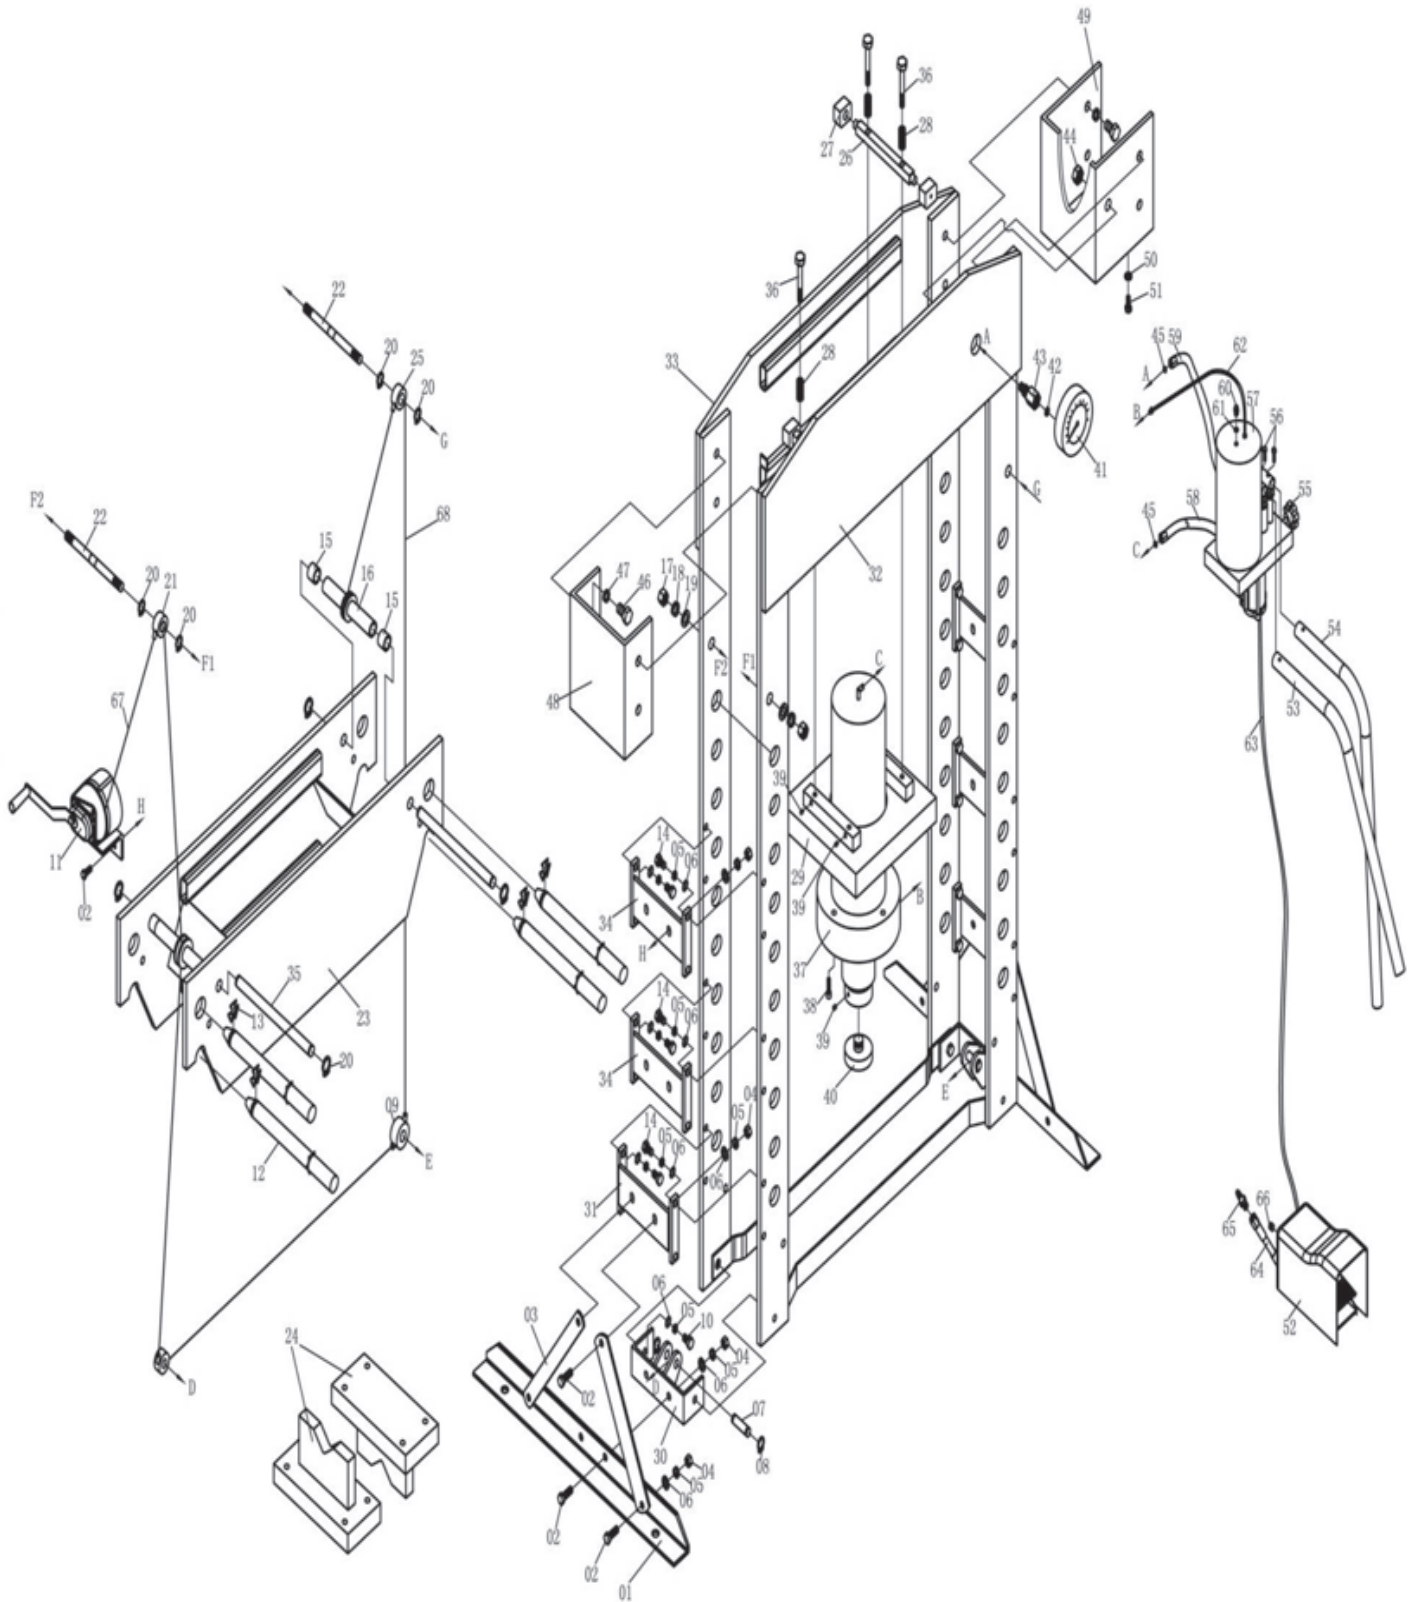

75 TON SUPER DUTY SHOP PRESS # 856SD

75 TON SUPER DUTY SHOP PRESS # 856SD

REF	PART NUMBER	DESCRIPTION	REQ	REF	PART NUMBER	DESCRIPTION	REQ
1	856SD-1	BASE SECTION	2	36	856SD-36	BOLT	4
2	856SD-HK	BOLT	14	37	856SD-37	RAM ASSY'	1
3	856SD-3	SUPPORT	4	38	856SD-38	BOLT	4
4	856SD-HK	NUT	14	39	856SD-39	SCREW	5
5	856SD-HK	LOCK WASHER	42	40	856SD-40	SERRATED SADDLE	1
6	856SD-HK	WASHER	42	41	856SD-41	PRESSURE GAUGE	1
7	856SD-7	PIN	2	42	856SD-42	NYLON RING	1
8	856SD-8	CIRCLIP	4	43	856SD-43	GAUGE FITTING	1
9	856SD-9	ROLLER	2	44	856SD-44	NUT	1
10	856SD-HK	BOLT	4	45	856SD-45	O-RING	2
11	856SD-11	HAND WINCH	1	46	856SD-HK	BOLT	9
12	856SD-12	BED FRAME PIN	4	47	856SD-HK	LOCK WASHER	9
13	856SD-13	CIRCLIP	8	48	856SD-48	CONNECTING PLATE4	1
14	856SD-HK	BOLT	24	49	856SD-49	CONNECTING PLATES	1
15	856SD-15	BUSH	4	50	856SD-50	WASHER	4
16	856SD-16	SHAFT WHEEL	2	51	856SD-51	BOLT	4
17	856SD-HK	NUT	4	52	856SD-52	AIR VALVE	1
18	856SD-HK	LOCK WASHER	4	53	856SD-53	HANDLE1	1
19	856SD-HK	WASHER	4	54	856SD-54	HANDLE2	1
20	856SD-20	CIRCLIP	8	55	856SD-55	RELEASE VALVE	1
21	856SD-21	ROLLER	1	56	856SD-56	BOLT	2
22	856SD-22	BOLT	2	57	856SD-57	PUMP ASSY'	1
23	856SD-23	BED FRAME	1	58	856SD-58	SHORT OIL HOSE	1
24	856SD-24	HEEL BLOCK	2	59	856SD-59	LONG OIL HOSE	1
25	856SD-25	ROLLER	1	60	856SD-60	OIL PLUG	1
26	856SD-26	CONNECTING ROD	2	61	856SD-61	NYLON RING	1
27	856SD-27	SLIDING BLOCK	4	62	856SD-62	OIL HOSE	1
28	856SD-28	SPRING	4	63	856SD-63	AIR HOSE	1
29	856SD-29	UNDER PLATE	1	64	856SD-64	AIR HOSE	1
30	856SD-30	CONNECTING PLATE1	2	65	856SD-65	QUICK COUPLER-MALE	1
31	856SD-31	CONNECTING PLATE2	2	66	856SD-66	SCREW	1
32	856SD-32	POST1	1	67	856SD-67	CABLE	1
33	856SD-33	POST2	1	68	856SD-68	CABLE	1
34	856SD-34	CONNECTING PLATE3	4	69	856SD-69	MESH GUARD	1
35	856SD-35	PIN	2				