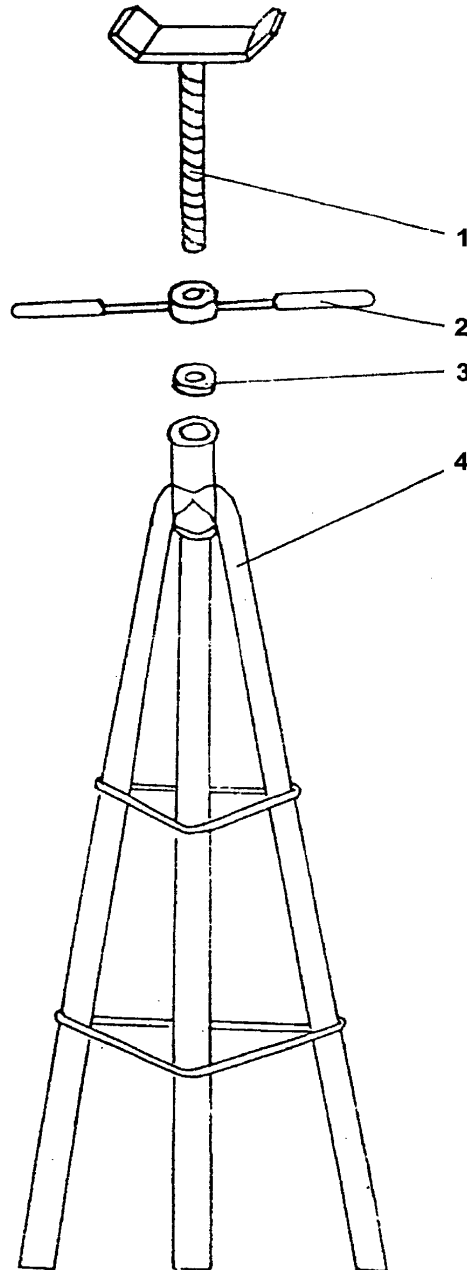

MODEL 3233A - 4000 lb. CAPACITY STABILIZING STAND

UPDATED 3/06

PART ORDER NUMBER	KIT DESCRIPTION	KIT INCLUDES		
		REF. #	DESCRIPTION	
3233AK01	HEAD ASM.	1	HEAD	
		2	HANDLE	
		3	BALL BEARING SET	
3233AK02	BEARING	3	BALL BEARING SET	
NOT AVAILABLE		4	LEGS	

*** ONLY PARTS WITH A "PART ORDER NUMBER" ARE AVAILABLE FOR SALE.**

DO NOT COPY OR DISTRIBUTE THIS MATERIAL WITHOUT PERMISSION OF AFF, INC.